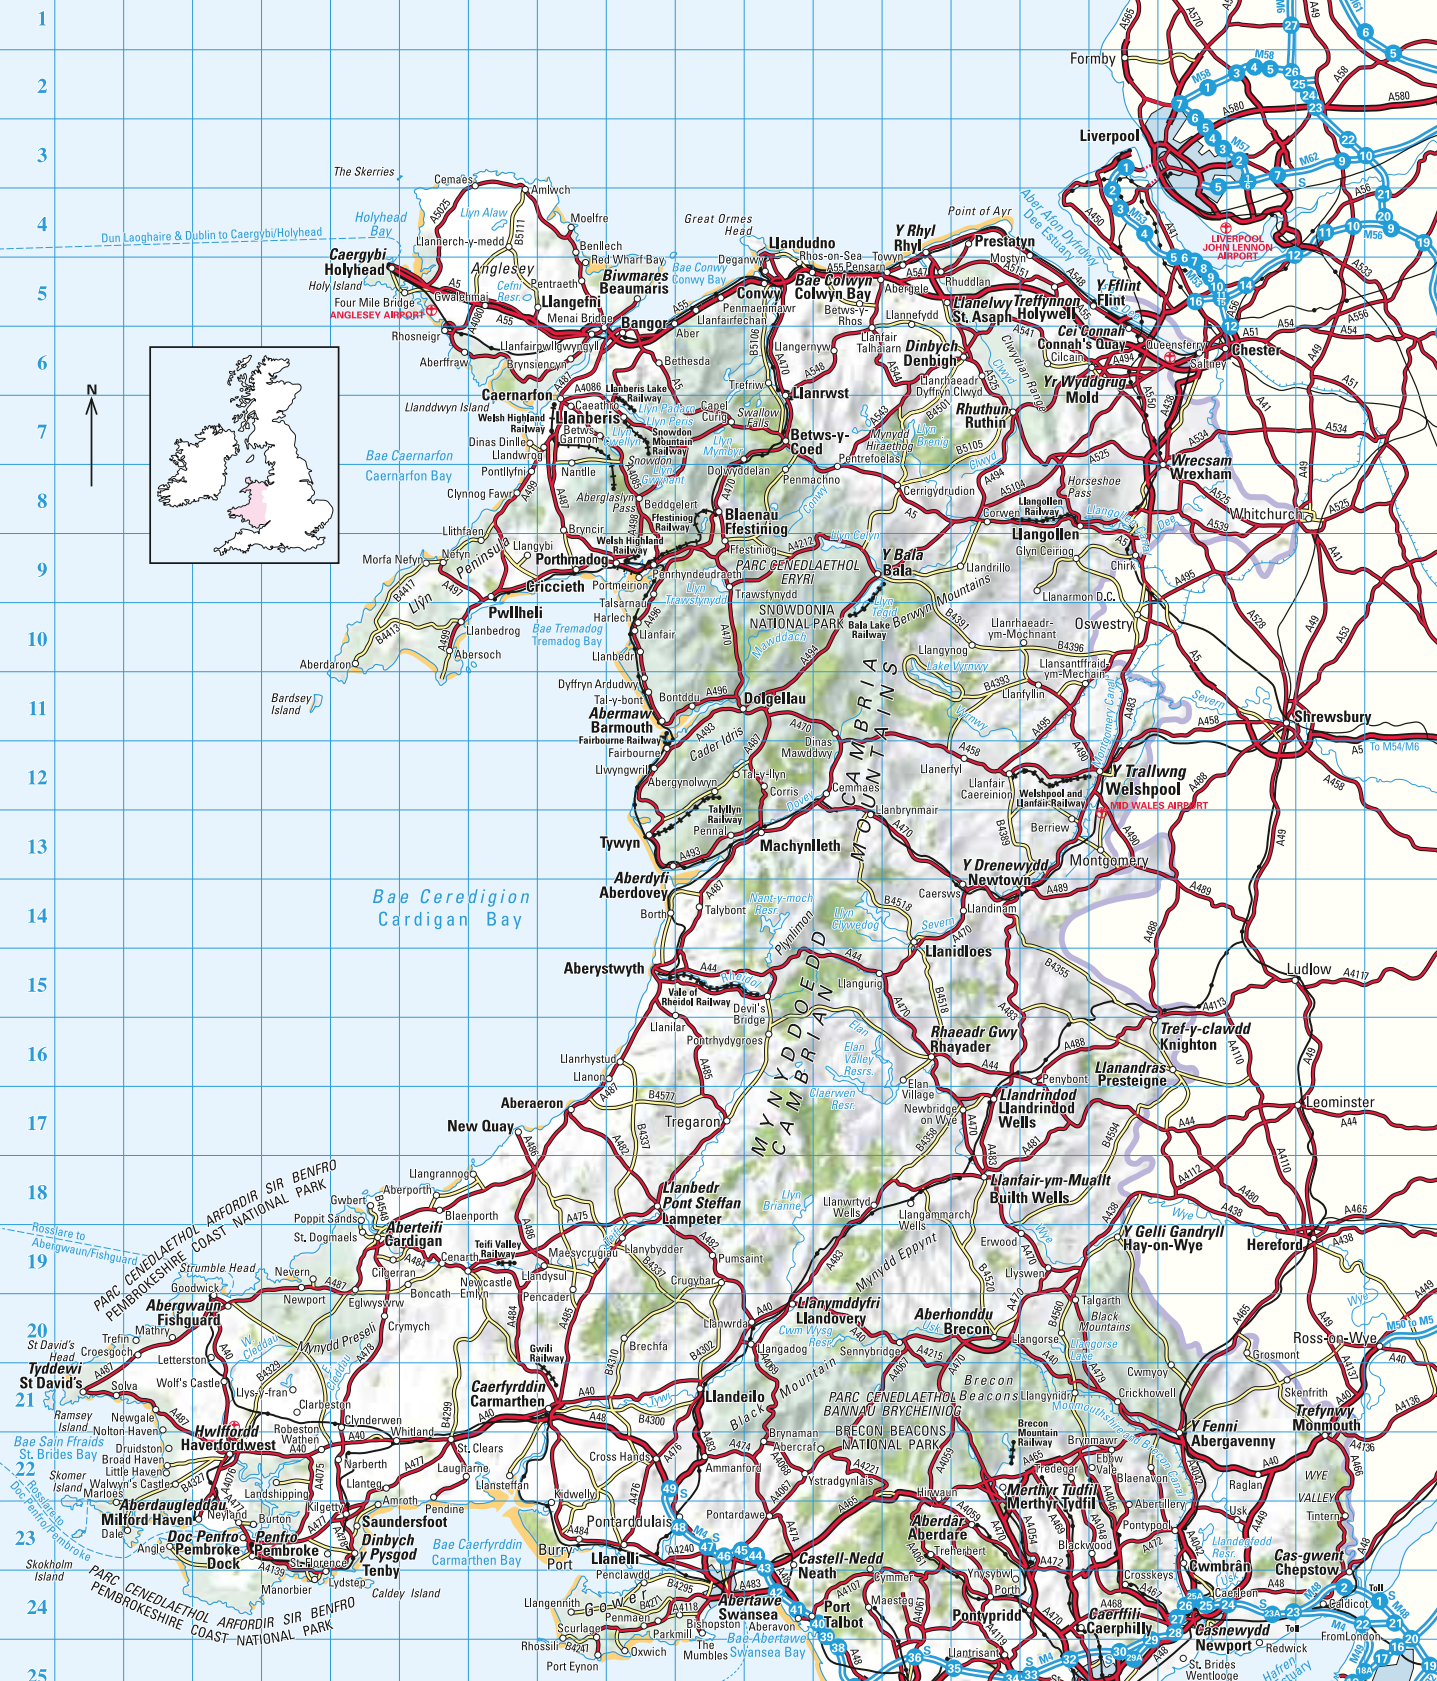

A B C D E F G H I J K L M N O P Q R S T U

Traffordd Motorways		Rheilffyrdd a gorsafodd Railways and Stations		Afonydd, llynnoedd a chronffydd dwr Rivers, Lakes & Reservoirs	
Flydd Deul Dual Carriageways		Rheilffyrdd cul Narrow Gauge Railways		Arddoedd o Harddwch Naturiol Ethirnodol a Pharciau Cenedlaethol Areas of Outstanding Natural Beauty and National Parks	
Prif Fyrrdd Main Roads		Ffin genedlaethol National Boundary		Forestydd Forest Areas	
Flydd eraill Other Roads					

0 5 10 15 20 25 30 35 40 Kilometers  
0 5 10 15 20 25 30 Miles

© Croeso Cymru - Llywodraeth Cymunedol Cymru 2011 Map sylfaenol drwy garedigrwydd CollinsBartholomew © Cartograffeg gan Cosmographics  
© Visit Wales - Welsh Assembly Government 2011 Base map by kind permission of CollinsBartholomew © Cartography by Cosmographics